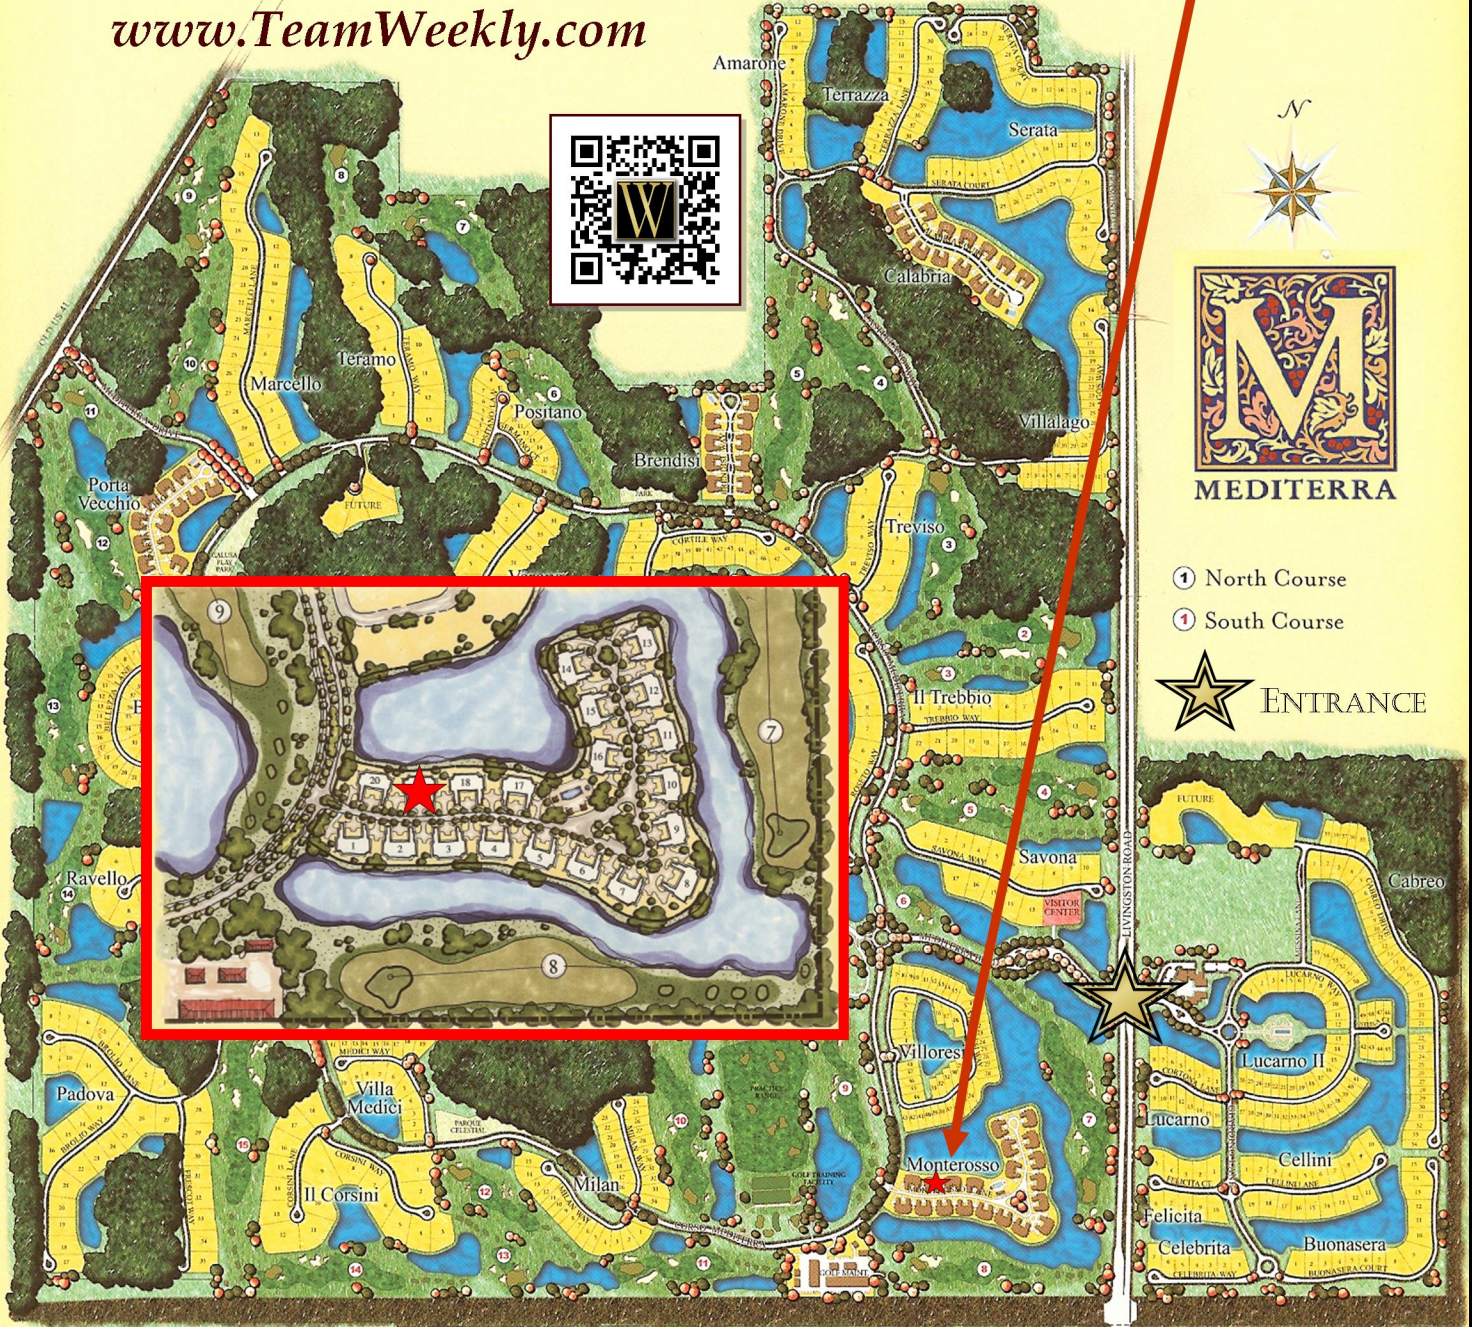

**MEDITERRA**

① North Course

② South Course

ENTRANCE

All information deemed reliable but not guaranteed & should be independently verified.

*Single-family Neighborhoods*

- |            |            |         |
|------------|------------|---------|
| Amarone    | Cortile    | Ravello |
| Bello Lago | Felicita   | Savona  |
| Benvenuto  | Il Corsini | Serata  |
| Buonasera  | Il Trebbio | Teramo  |
| Celebrita  | Marcello   | Treviso |
| Cellini    | Padova     | Verona  |