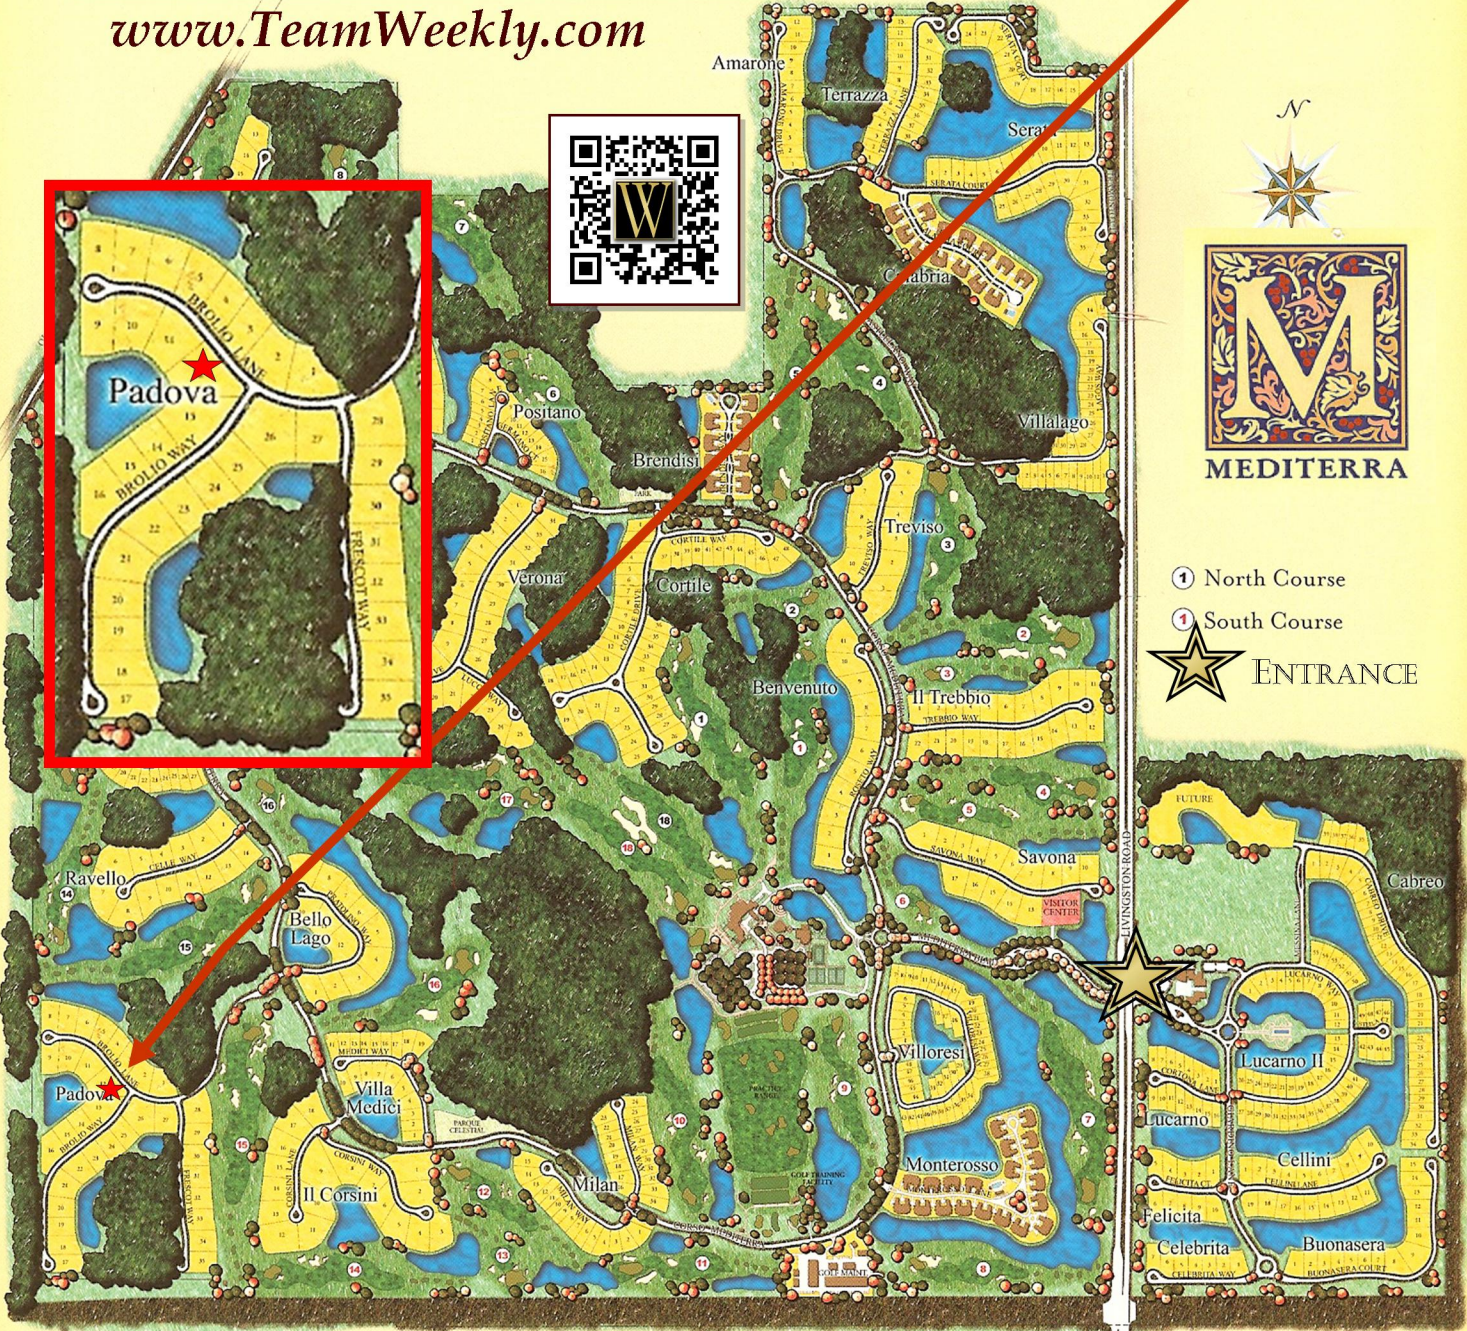

Pam Weekly
239-877-4253

Roy Weekly
239-877-4254

Office: 239-793-8762

Roy@TeamWeekly.com
Pam@TeamWeekly.com

PADOVA
15146 Brolio Lane

www.TeamWeekly.com

① North Course

② South Course

★ ENTRANCE

All information deemed reliable but not guaranteed & should be independently verified.

Single-family Neighborhoods

- | | | |
|------------|------------|---------|
| Amarone | Cortile | Ravello |
| Bello Lago | Felicita | Savona |
| Benvenuto | Il Corsini | Serata |
| Buonasera | Il Trebbio | Teramo |
| Celebrita | Marcello | Treviso |
| Cellini | Padova | Verona |