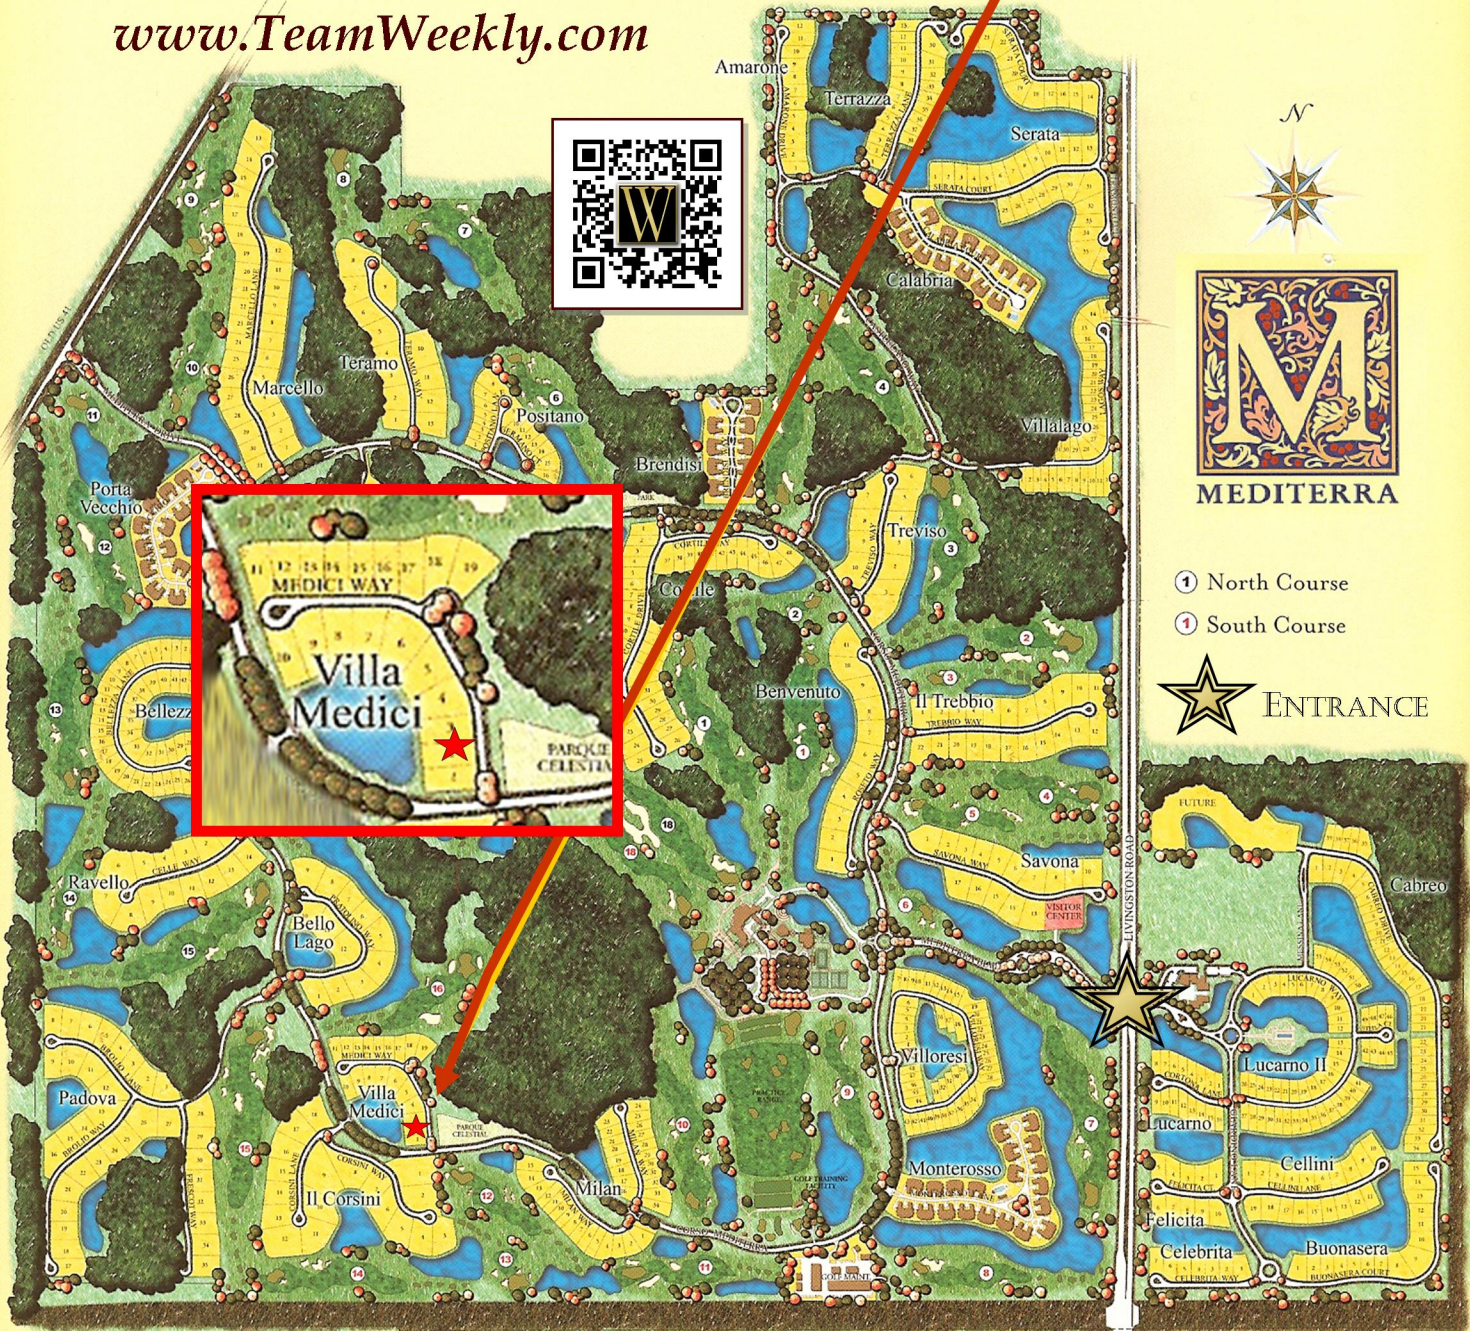

**MEDITERRA**

- ① North Course
- ② South Course
- ★ ENTRANCE

All information deemed reliable but not guaranteed & should be independently verified.

*Single-family Neighborhoods*

- |            |            |         |
|------------|------------|---------|
| Amarone    | Cortile    | Ravello |
| Bello Lago | Felicita   | Savona  |
| Benvenuto  | Il Corsini | Serata  |
| Buonasera  | Il Trebbio | Teramo  |
| Celebrita  | Marcello   | Treviso |
| Cellini    | Padova     | Verona  |