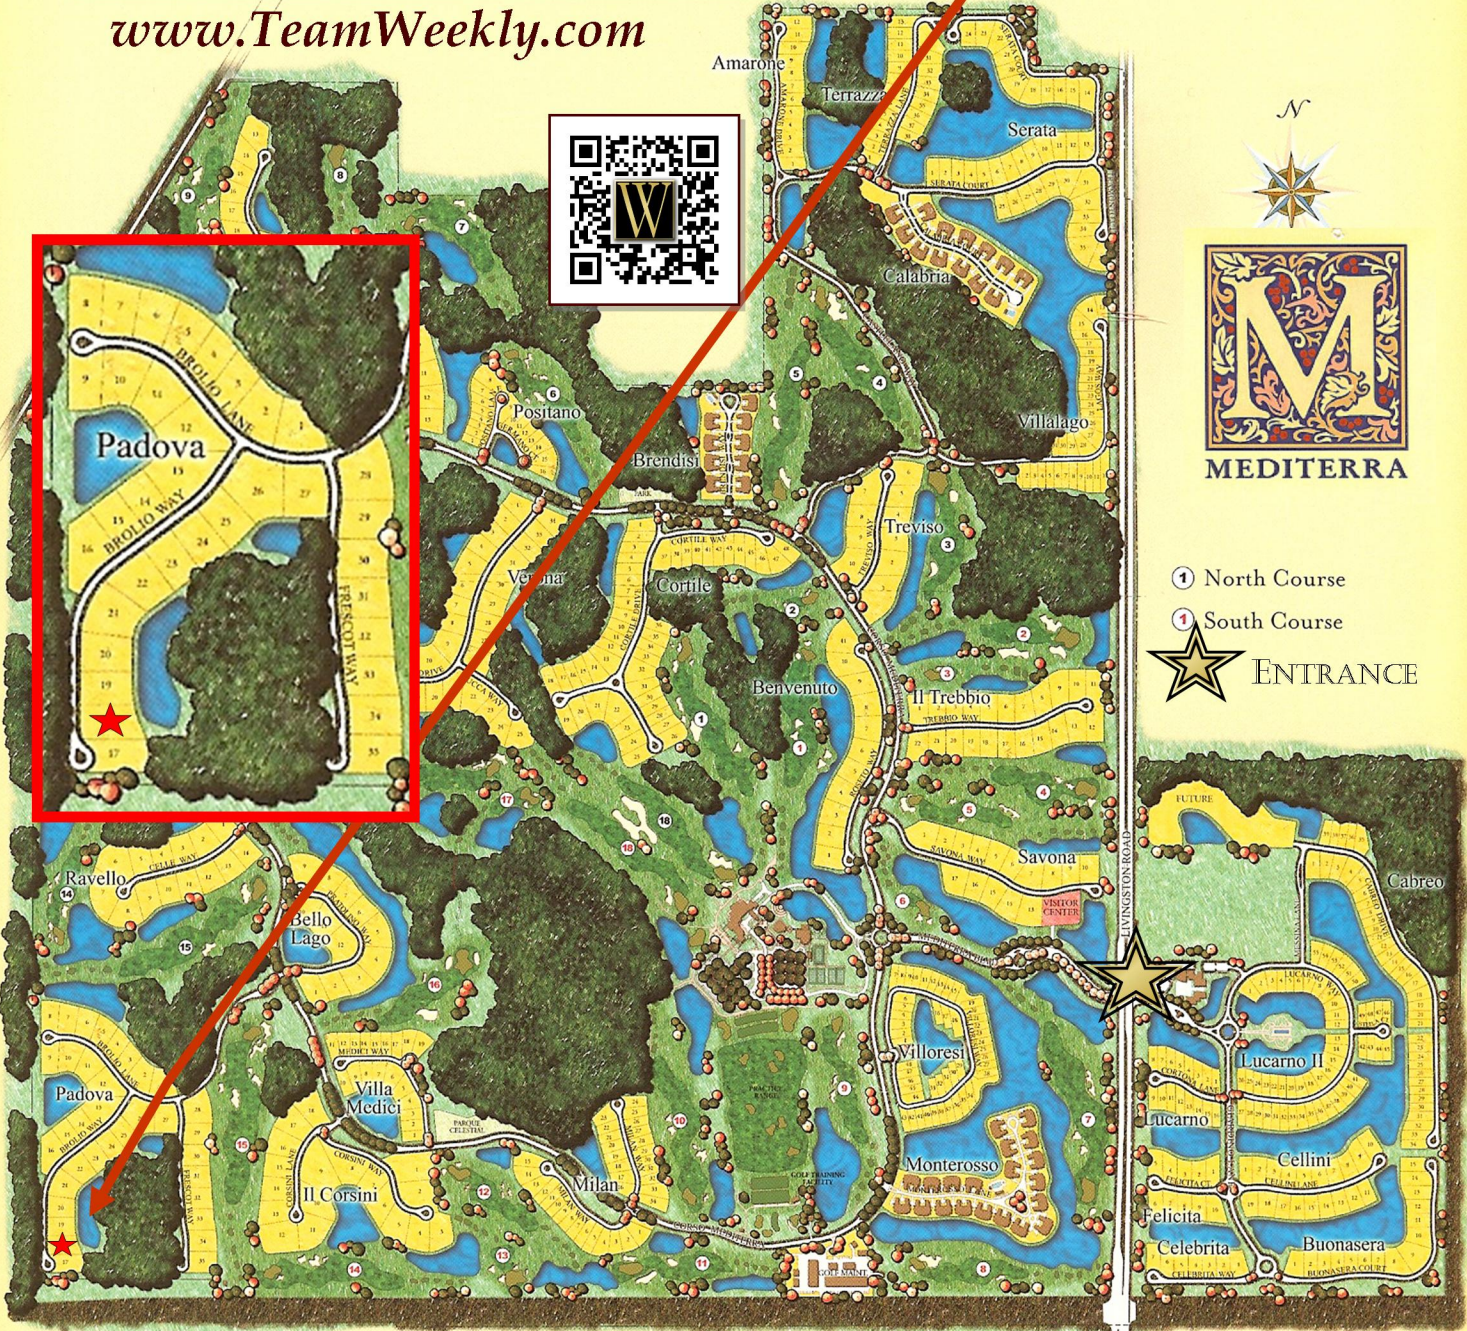

**Pam Weekly**  
239-877-4253

**Roy Weekly**  
239-877-4254

Office: 239-793-8762

Roy@TeamWeekly.com  
Pam@TeamWeekly.com

**PADOVA**  
15206 Brolio Way

[www.TeamWeekly.com](http://www.TeamWeekly.com)

- ① North Course
- ② South Course
- ★ ENTRANCE

All information deemed reliable but not guaranteed & should be independently verified.

*Single-family Neighborhoods*

- |            |            |         |
|------------|------------|---------|
| Amarone    | Cortile    | Ravello |
| Bello Lago | Felicita   | Savona  |
| Benvenuto  | Il Corsini | Serata  |
| Buonasera  | Il Trebbio | Teramo  |
| Celebrita  | Marcello   | Treviso |
| Cellini    | Padova     | Verona  |